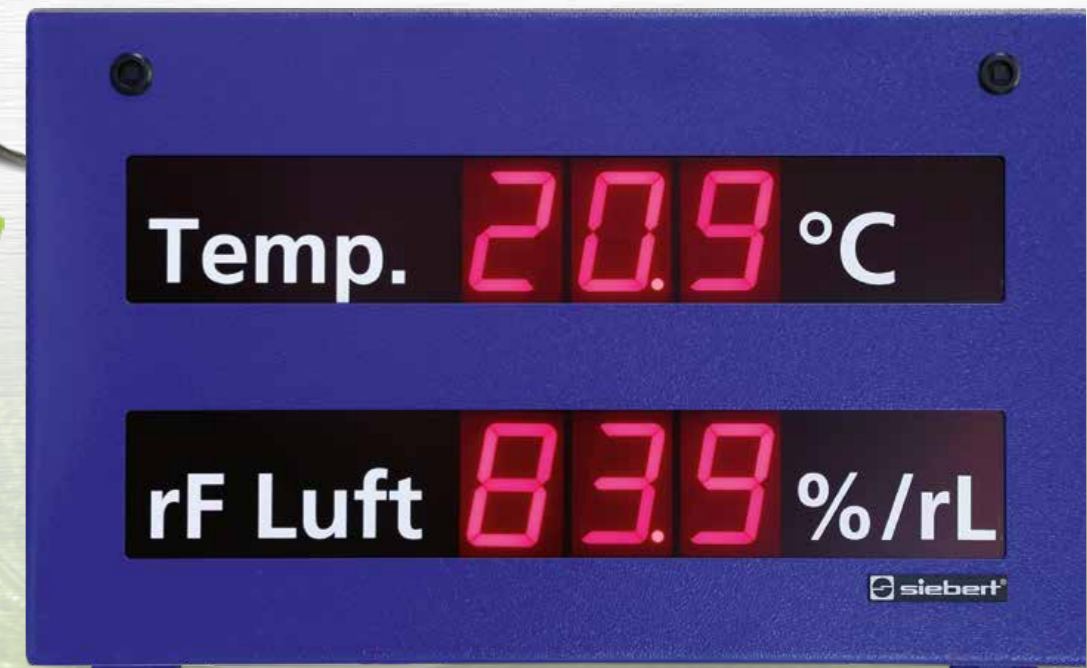

display
the indoor
climate

SERIES
XC-BOARD® 0412.105

DISPLAY
57 mm LED red
Reading distance approx. 20 m

MEASURES (W x H x D)
510 x 310 x 110 mm

FEATURES
IP54 for industrial use

temperature
relative humidity